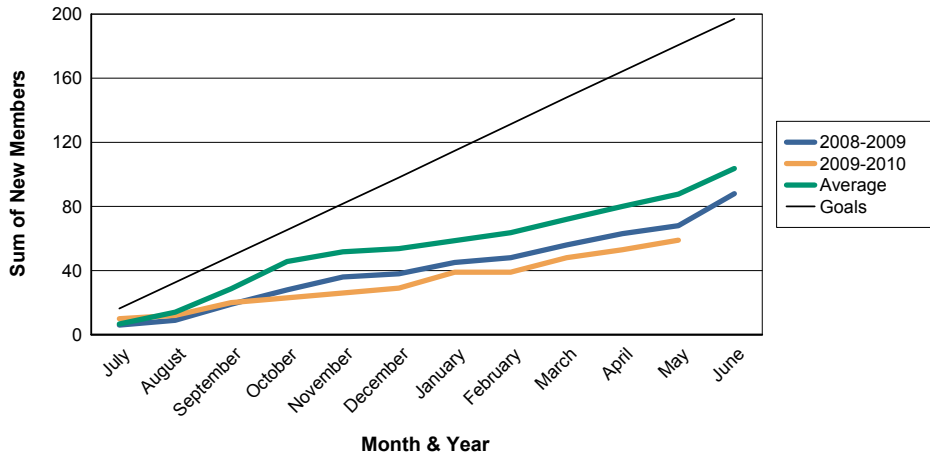

For District B 5

Sum of Charter Members/ Month & Year

For District B 5

3 Year Comparisons for GMT Constitutional Area 3

By GMT District

As of May 2010

Sum of New Members/ Month & Year

For District B 5

Sum of Dropped Members/ Month & Year

For District B 5

Sum of Net Members/ Month & Year

For District B 5