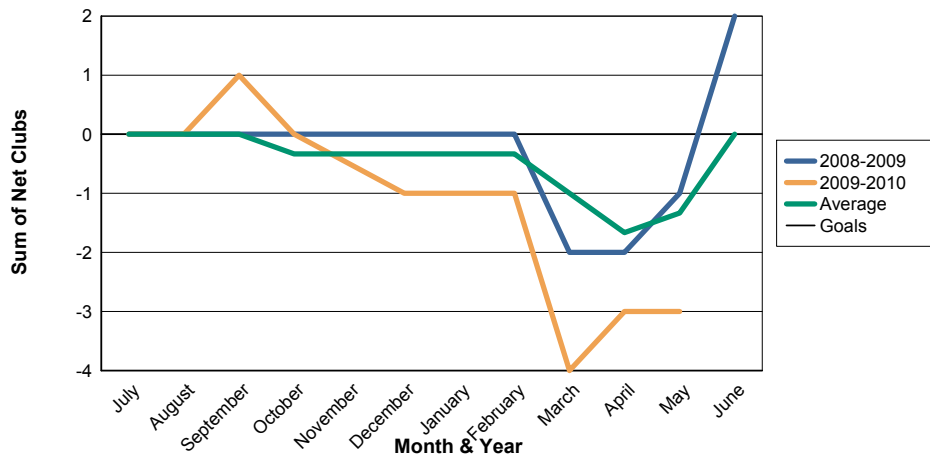

Sum of Net Clubs/ Month & Year

For District B 5