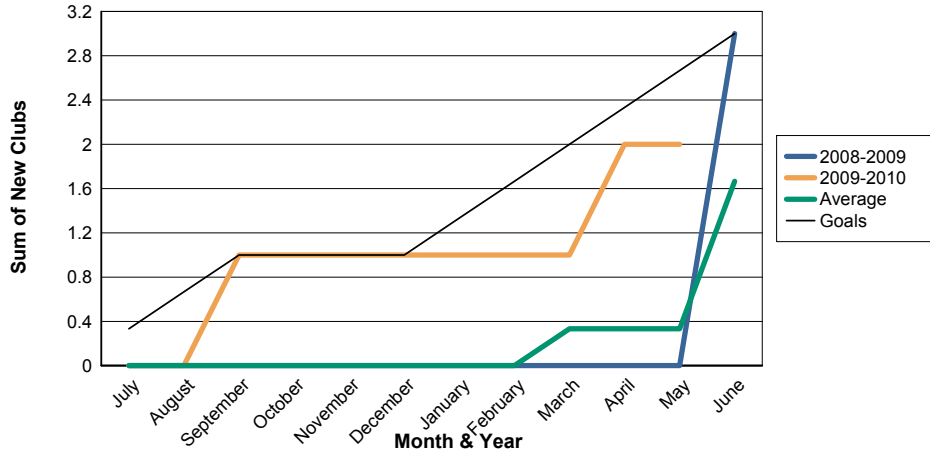

3 Year Comparisons for GMT Constitutional Area 3

By GMT District

As of May 2010

Sum of New Clubs/ Month & Year

For District B 5

Sum of Dropped Clubs/ Month & Year

For District B 5

Sum of Net Clubs/ Month & Year