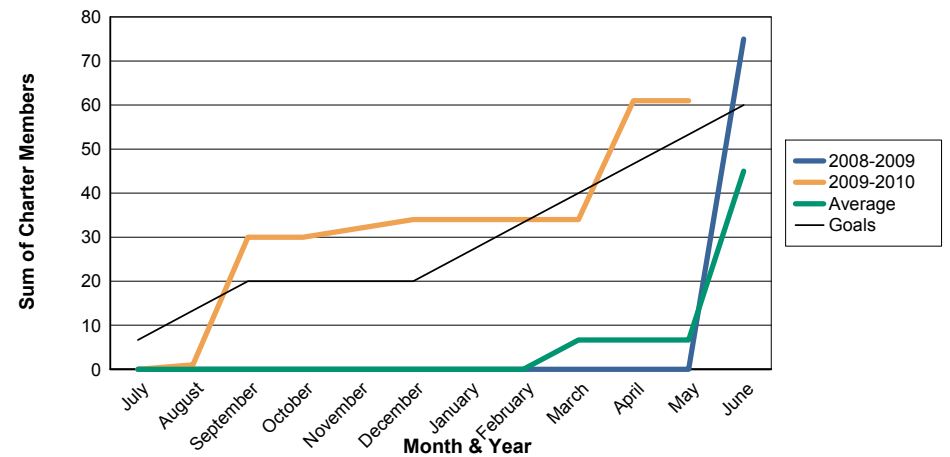

Sum of Charter Members/ Month & Year

For District B 5