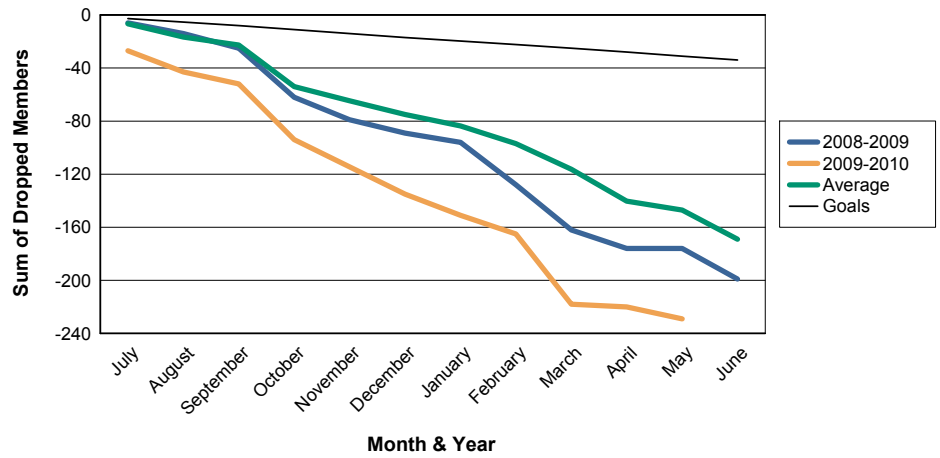

For District B 5

Sum of Charter Members/ Month & Year

For District B 5

3 Year Comparisons for GMT Constitutional Area 3

By GMT District

As of May 2010

Sum of New Members/ Month & Year

For District B 5

Sum of Dropped Members/ Month & Year

For District B 5

Sum of Net Members/ Month & Year

For District B 5