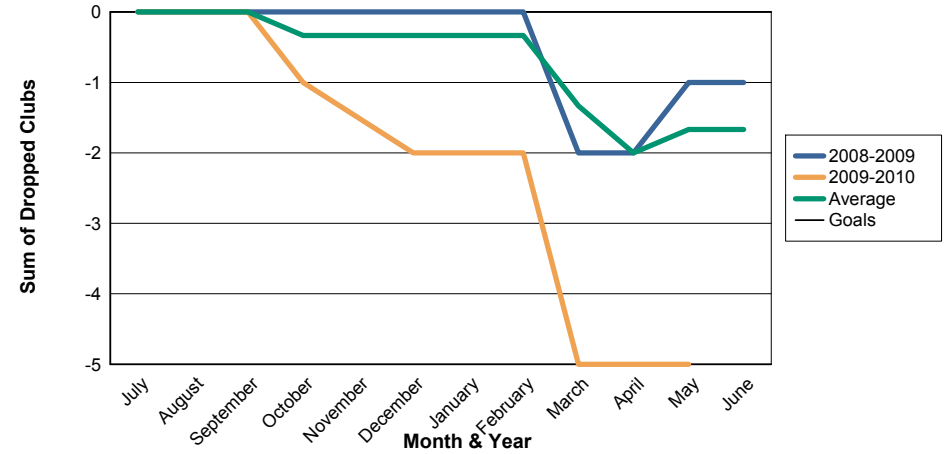

3 Year Comparisons for GMT Constitutional Area 3

By GMT District

As of May 2010

Sum of New Clubs/ Month & Year

For District B 5

Sum of Dropped Clubs/ Month & Year

For District B 5

Sum of Net Clubs/ Month & Year